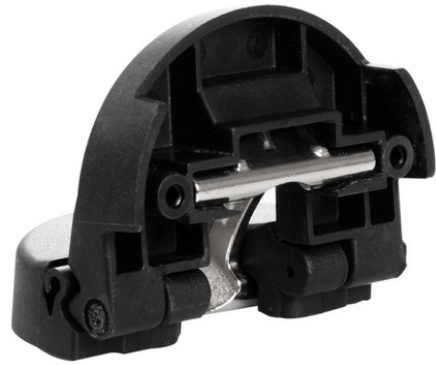

# ratchet lock small

Part denomination	ratchet lock small
Part number	24081
GTIN /EAN	4006793003873
customs tariff number	83024900
customs tariff number	CZ
Dimensions outside (WxDxH)	67 mm x 48 mm x 55 mm
Weight	86 g

product image similar / information without content / subject to errors and changes / all dimensions in mm